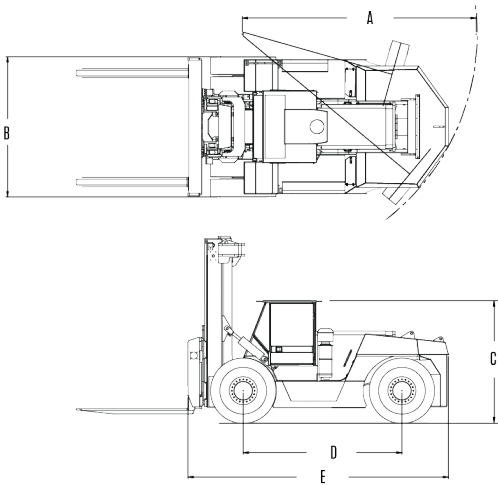

WIGGINS YARD eBULL

W180Ye

Chassis Data

W180Ye

A	B	C	D	E
160"	82"	98"	120"	173"

Specifications

Model/Capacity:	180Ye
OAL (E)	173"
Wheelbase (D)	120"
Width (B)	82"
Min. Out Turn Radius (A)	160"
Fork Dimensions	2.5" x 6" x 96"
Weight	25,000 lbs approx.
Tires - Size/Drive	8.25x15
Tires - Size/Drive	8.25x15

Battery Capacity	Lithium Ion - 90kWh Usable
Drive Axle	Kessler D41

Mast Data

Model/Capacity:	W180Ye
Lift Height	144" total; 48" Free-Lift
Overall Lowered Height	94"
*Other Mast Lift Heights Available	

Full Rated Capacities