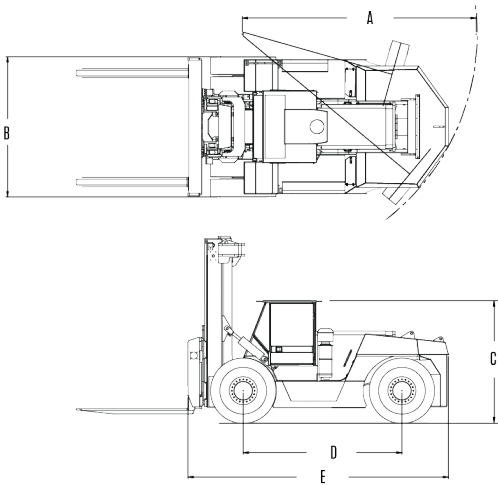

WIGGINS YARD eBULL

W700YXXLe

Chassis Data

W700YXXLe

A	B	C	D	E
275"	134"	150"	190"	280"

Specifications

Model/Capacity:	W700YXXLe
OAL (E)	280"
Wheelbase (D)	190"
Width (B)	134"
Min. Out Turn Radius (A)	275"
Fork Dimensions	5" x 12" x 96"
Weight	102000
Tires - Size/Drive	16.00x25
Tires - Size/Drive	16.00x25

Battery Capacity	Lithium Ion - 300kWh Usable
Drive Axle	PRC3806

Mast Data

Model/Capacity:	W700YXXLe
Lift Height	156"
Overall Lowered Height	183"
*Other Mast Lift Heights Available	

Full Rated Capacities

W700YXXLe	70,000 lbs @ 48" LC
-----------	---------------------