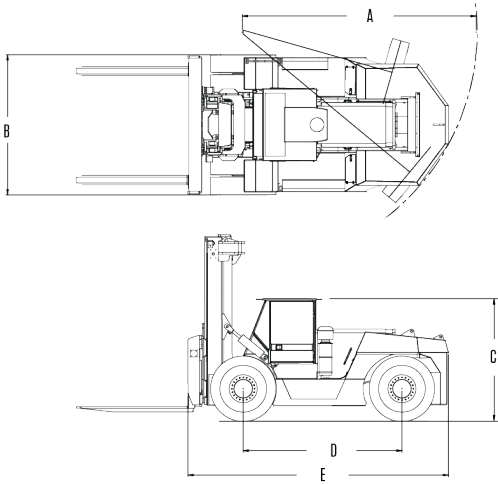

## Chassis Data

### W550YXXLe-RR

A	B	C	D	E
243"	134"	107"	160"	254"

## Specifications

Model/Capacity:	W550YXXLe-RR
OAL (E)	254"
Wheelbase (D)	160"
Width (B)	134"
Min. Out Turn Radius (A)	243"
Fork Dimensions	4.5" x 12" x 96"
Weight	96000
Tires - Size/Drive	16.00x25
Tires - Size/Drive	16.00x25

## Mast Data

Model/Capacity:	W550YXXLe-RR
Lift Height	144"
Overall Lowered Height	110"