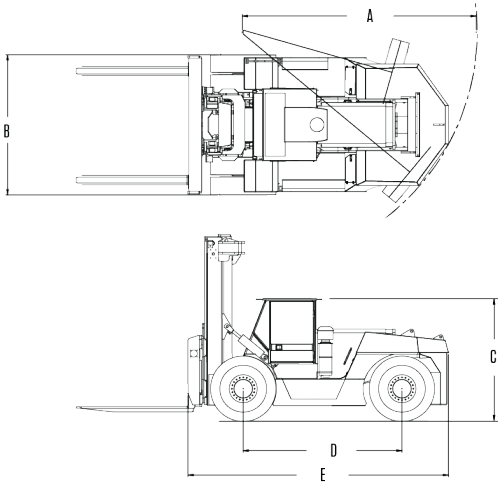

WIGGINS YARD eBULL

W365YeH

Chassis Data

W365YeH

A	B	C	D	E
189"	104"	118"	140"	206"

Specifications

Model/Capacity:	W365YeH
OAL (E)	206"
Wheelbase (D)	140"
Width (B)	104"
Min. Out Turn Radius (A)	189"
Fork Dimensions	3.5" x 7" x 96"
Weight	52000
Tires - Size/Drive	12.00x20
Tires - Size/Drive	12.00x20

Battery Capacity	Lithium Ion - 75kWh Usable
Onboard Hydrogen Capacity	18kg
Drive Axle	Kessler D81

Mast Data

Model/Capacity:	W365YeH
Lift Height	156"
Overall Lowered Height	146"
*Other Mast Lift Heights Available	