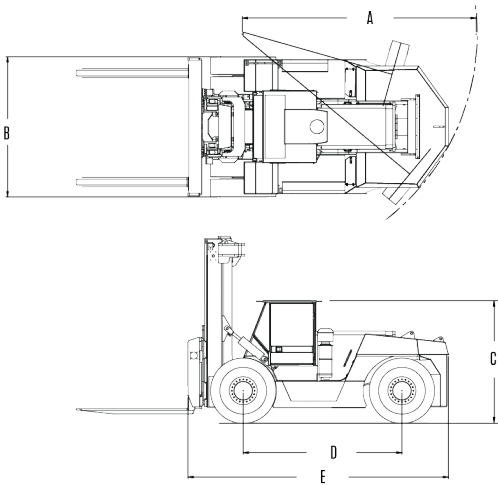

WIGGINS YARD eBULL

W365YXXLe

Chassis Data

W365YXXLe

A	B	C	D	E
202"	104"	118"	150"	216"

Specifications

Model/Capacity:	W365YXXLe
OAL (E)	216"
Wheelbase (D)	150"
Width (B)	104"
Min. Out Turn Radius (A)	196"
Fork Dimensions	4" x 8" x 96"
Weight	59000
Tires - Size/Drive	12.00x20
Tires - Size/Drive	12.00x20

Battery Capacity	Lithium Ion - 200kWh Usable
Drive Axle	John Deere 1400

Mast Data

Model/Capacity:	W365YXXLe
Lift Height	156"
Overall Lowered Height	150"
*Other Mast Lift Heights Available	

Full Rated Capacities