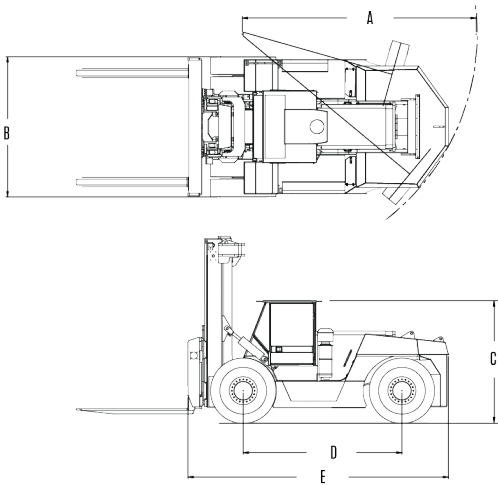

WIGGINS YARD eBULL

W300/335/365Ye

Chassis Data

W300/335/365Ye

A	B	C	D	E
182"	104"	118"	130"	196"

Specifications

Model/Capacity:	W300/335/365Ye
OAL (E)	196"
Wheelbase (D)	130"
Width (B)	104"
Min. Out Turn Radius (A)	182"
Fork Dimensions	3.5" x 7" x 96"
Weight	46000 / 49000 / 52000
Tires - Size/Drive	12.00x20
Tires - Size/Drive	12.00x20

Battery Capacity	Lithium Ion - 150kWh Usable
Drive Axle	Kessler D81

Mast Data

Model/Capacity:	W300/335/365Ye
Lift Height	156"
Overall Lowered Height	146"
*Other Mast Lift Heights Available	

Full Rated Capacities