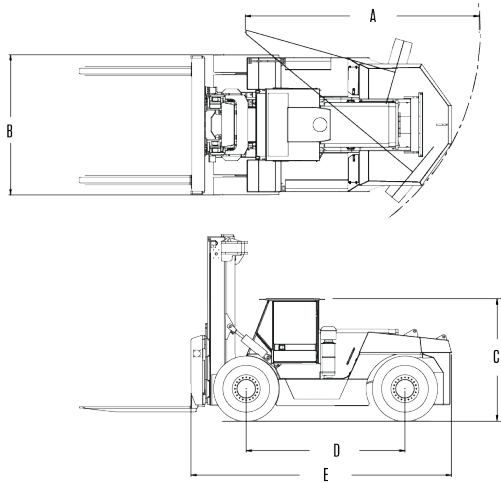

WIGGINS YARD eBULL

W520YXLe-36-150

Chassis Data

W520YXLe

A	B	C	D	E
196"	122"	120"	150"	220"

Specifications

Model/Capacity:	W520YXLe
OAL (E)	220"
Wheelbase (D)	150"
Width (B)	122"
Min. Out Turn Radius (A)	196"
Fork Dimensions	4.5" x 8" x 96"
Weight	74,000 lbs approx.
Tires - Size/Drive	14.00x24
Tires - Size/Drive	14.00x24

Battery Capacity	Lithium Ion - 200kWh Usable
Drive Axle	PRC1794

Mast Data

Model/Capacity:	W520YXLe
Lift Height	156"
Overall Lowered Height	167"
*Other Mast Lift Heights Available	

Full Rated Capacities

W520YXLe	52,000 lbs @ 36" LC
----------	---------------------